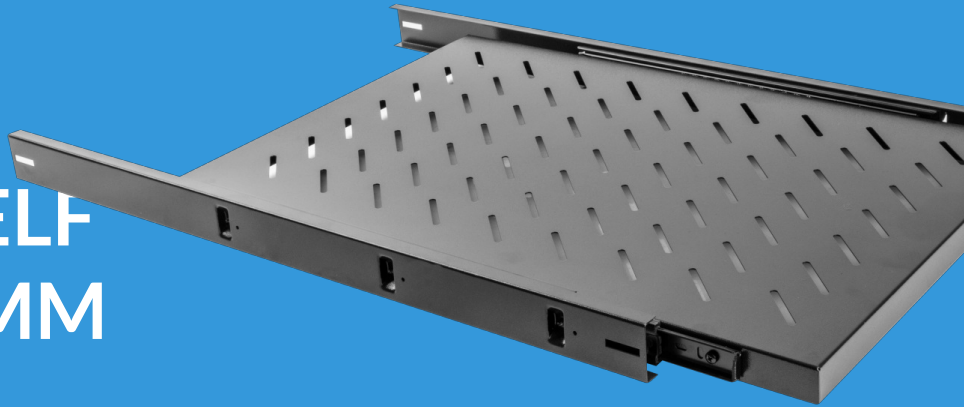

AK-1011-B

PULL-OUT SHELF FOR 19" 1000MM CABINETS

PRODUCT FEATURES:

- Carrying capacity 60KG,
- Pull-out mechanism.

PRODUCT SPECIFICATION:

Type	Shelf
Size	19",
ICT height	1 U
Maximum static load	60 kg
Material	Metal
Colour	Black
Depth	750 mm
Width	464,8 mm
Height	48 mm
Weight	5,21 kg
Required amount of screws	4