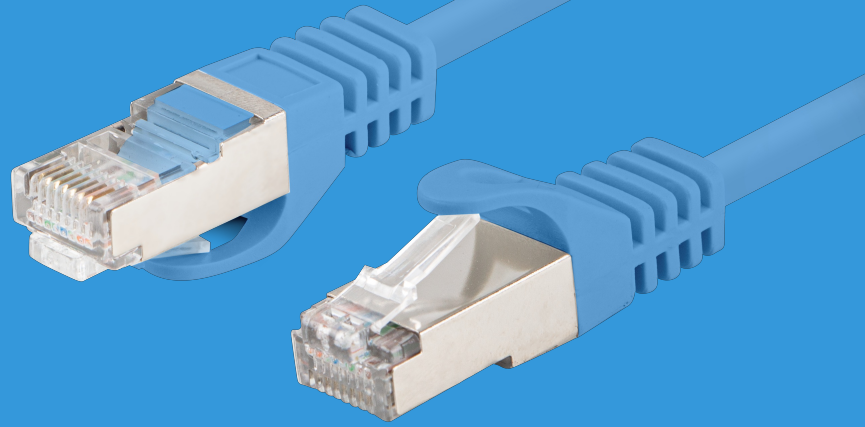

# PATCH CABLE CAT.6

## PRODUCT FEATURES:

- F/UTP shielding type – Aluminum foil shield on wire
- Category compliance confirmed by Fluke tester
- Stranded wires made from CCA

## PRODUCT SPECIFICATION:

Cable length	25 cm
ICT category	Cat. 6
Shielding type	F/UTP
Colour	Blue
AWG	26
Coating	PVC
External lagging	5,7 mm
Maximum operating frequency	up to 250 MHz
Material	Copper plated (CCA)