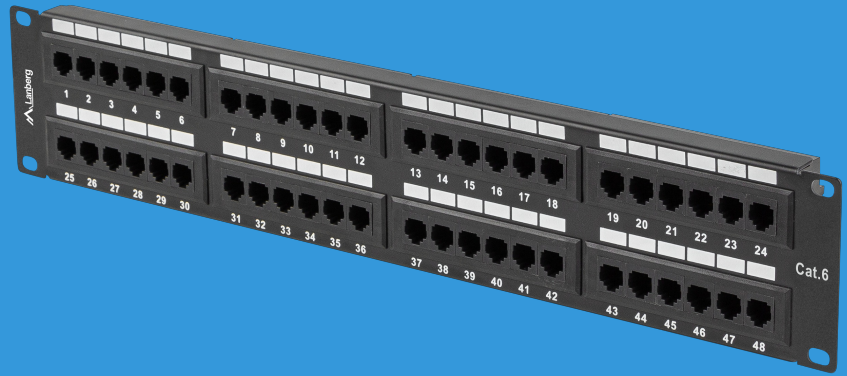

PPU6-2048-B

# PATCHPANEL KAT.6 19"

## PRODUCT FEATURES:

- Design for easy access and simple cable installation
- Numbered port identification
- Universal IDC/LSA connectors
- Connector coding according to T568A/B scheme
- Non-shielded 48 RJ45 ports

## PRODUCT SPECIFICATION:

Number of ports	48
Size	19"
ICT Height	2 U
ICT category	Cat. 6
Material	Metal
Colour	Black
Dimensions	32 x 483 x 89 mm
Weight	0,96 kg
Required amount of screws	4